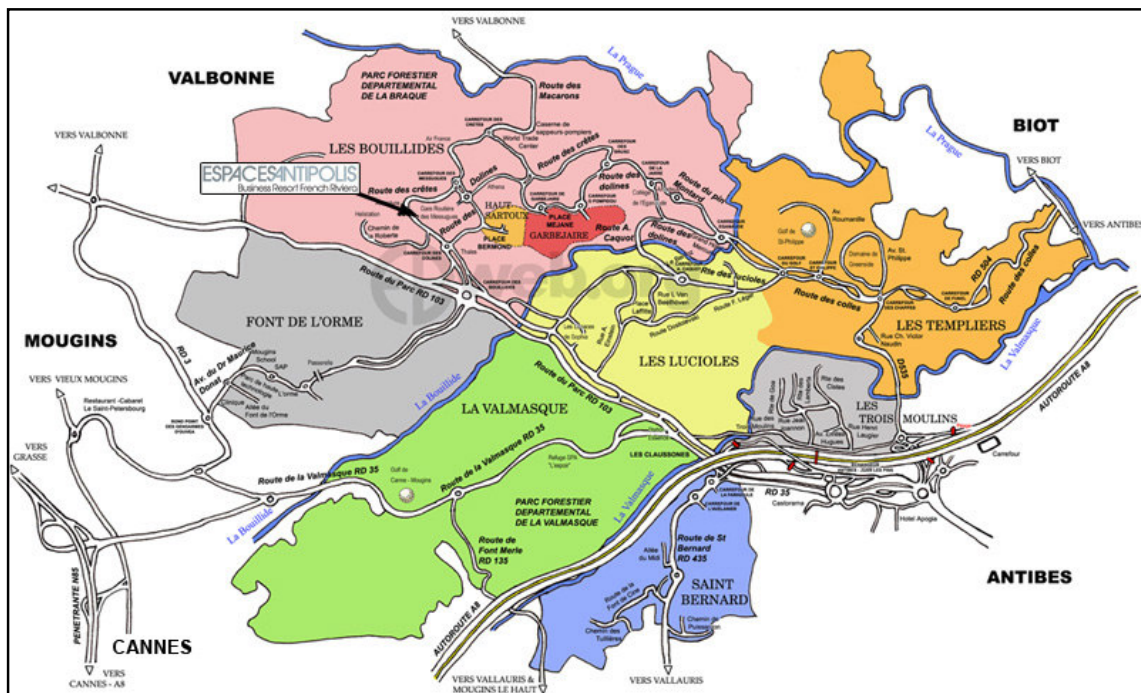

Vos événements en business class, c'est ICI
Centre d'évènements & de congrès

ESPACESANTIPOLIS
Business Resort French Riviera

HOW TO ACCESS TO "LES ESPACES ANTIPOLIS"

Coming from Nice by the highway:

- Exit N°44: Antibes – Sophia-Antipolis
- Pass under the highway direction Antibes
- At the roundabout take the direction: Vallauris – Valbonne – Sophia-Antipolis on the road RD 103 named "Route du Parc" – Be careful Automatic Radar 70Km/h limited
- At the round-about / crossroads "Les Bouillides" (big round-about with Timber Pergolas), follow "Les Bouillides" by turning on the right, and then at the small roundabout / crossroads "Les Dolines", follow the direction "Accès 8 à 12" by taking the road on your left.
- On the "Route des Crêtes", 300 meters after the crossroads "Les Dolines", the Espaces Antipolis are on your right (Free visitors parking 20 meters after the main entrance).